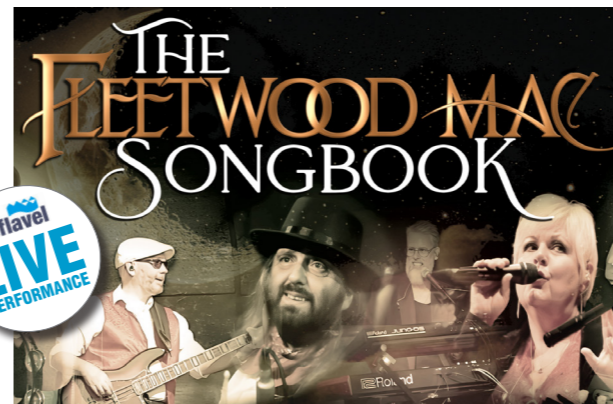

the **flavel**
Dec 24 - Feb 25

what's on

THE CONCERT BAND OF BRITANNIA ROYAL NAVAL COLLEGE: CHRISTMAS CRACKERS 'SINGALONG' CONCERT

Step up to the most thrilling Christmas concert of the season! Get ready to be dazzled and delighted by an evening filled with fun, laughter, and unforgettable performances.

Fri 31 Jan 7.30pm
Tickets £20

LES MISERABLES: THE STAGE CONCERT LIVE! (40th ANNIVERSARY)

A unique encore of this incredible show to celebrate Les Misérables 40th Anniversary. Featuring a cast and orchestra of over 65 and including the songs I Dreamed A Dream, Bring Him Home, One Day More and On My Own this sensational staged concert is not to be missed.

Fri 7 Feb 5.30pm
Tickets £15 (includes a complimentary glass of wine after the event)

THE FLEETWOOD MAC SONGBOOK

A dynamic, hit packed show includes well-loved songs from all eras of FM's incredible six decade career... Go Your Own Way, Little Lies, Dreams, The Chain (the Formula One racing theme song), Don't Stop, Everywhere, Rhiannon, Seven Wonders, Oh Well, Big Love... From the 60's 'Blues' incarnation of the band (with frontman Peter Green), through to the 70's massive 'Rumours' album, and slick 80's hit single packed production, 'Tango In The Night', this is a popular show for all ages.