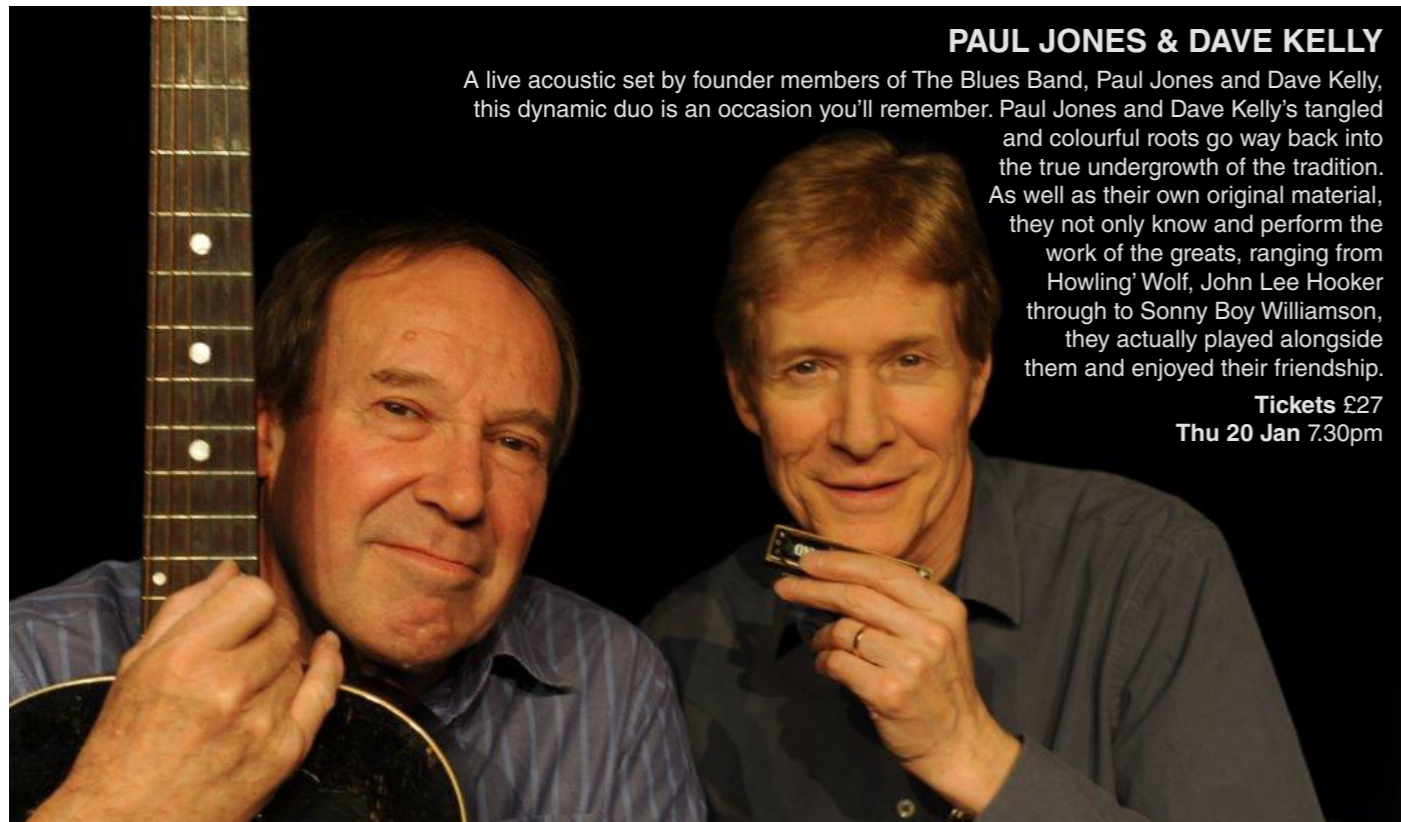

the **flavel**

Jan - Feb 2022

what's on

PAUL JONES & DAVE KELLY

A live acoustic set by founder members of The Blues Band, Paul Jones and Dave Kelly, this dynamic duo is an occasion you'll remember. Paul Jones and Dave Kelly's tangled and colourful roots go way back into the true undergrowth of the tradition. As well as their own original material, they not only know and perform the work of the greats, ranging from Howling' Wolf, John Lee Hooker through to Sonny Boy Williamson, they actually played alongside them and enjoyed their friendship.

Starring Kristen Stewart, Timothy Spall **Director** Pablo Larrain
Runtime 2hrs 57min

Tue 4 Jan 2pm, 7pm Wed 5 Jan 2pm Thu 6 Jan 2pm, 7pm

MOTHERING SUNDAY (15)

Spring 1924, house maid and foundling, Jane Fairchild finds herself alone on Mother's Day. Her employers are out and she has the rare chance to spend quality time with her lover, the boy from the manor house nearby, changing the course of Jane's life forever.