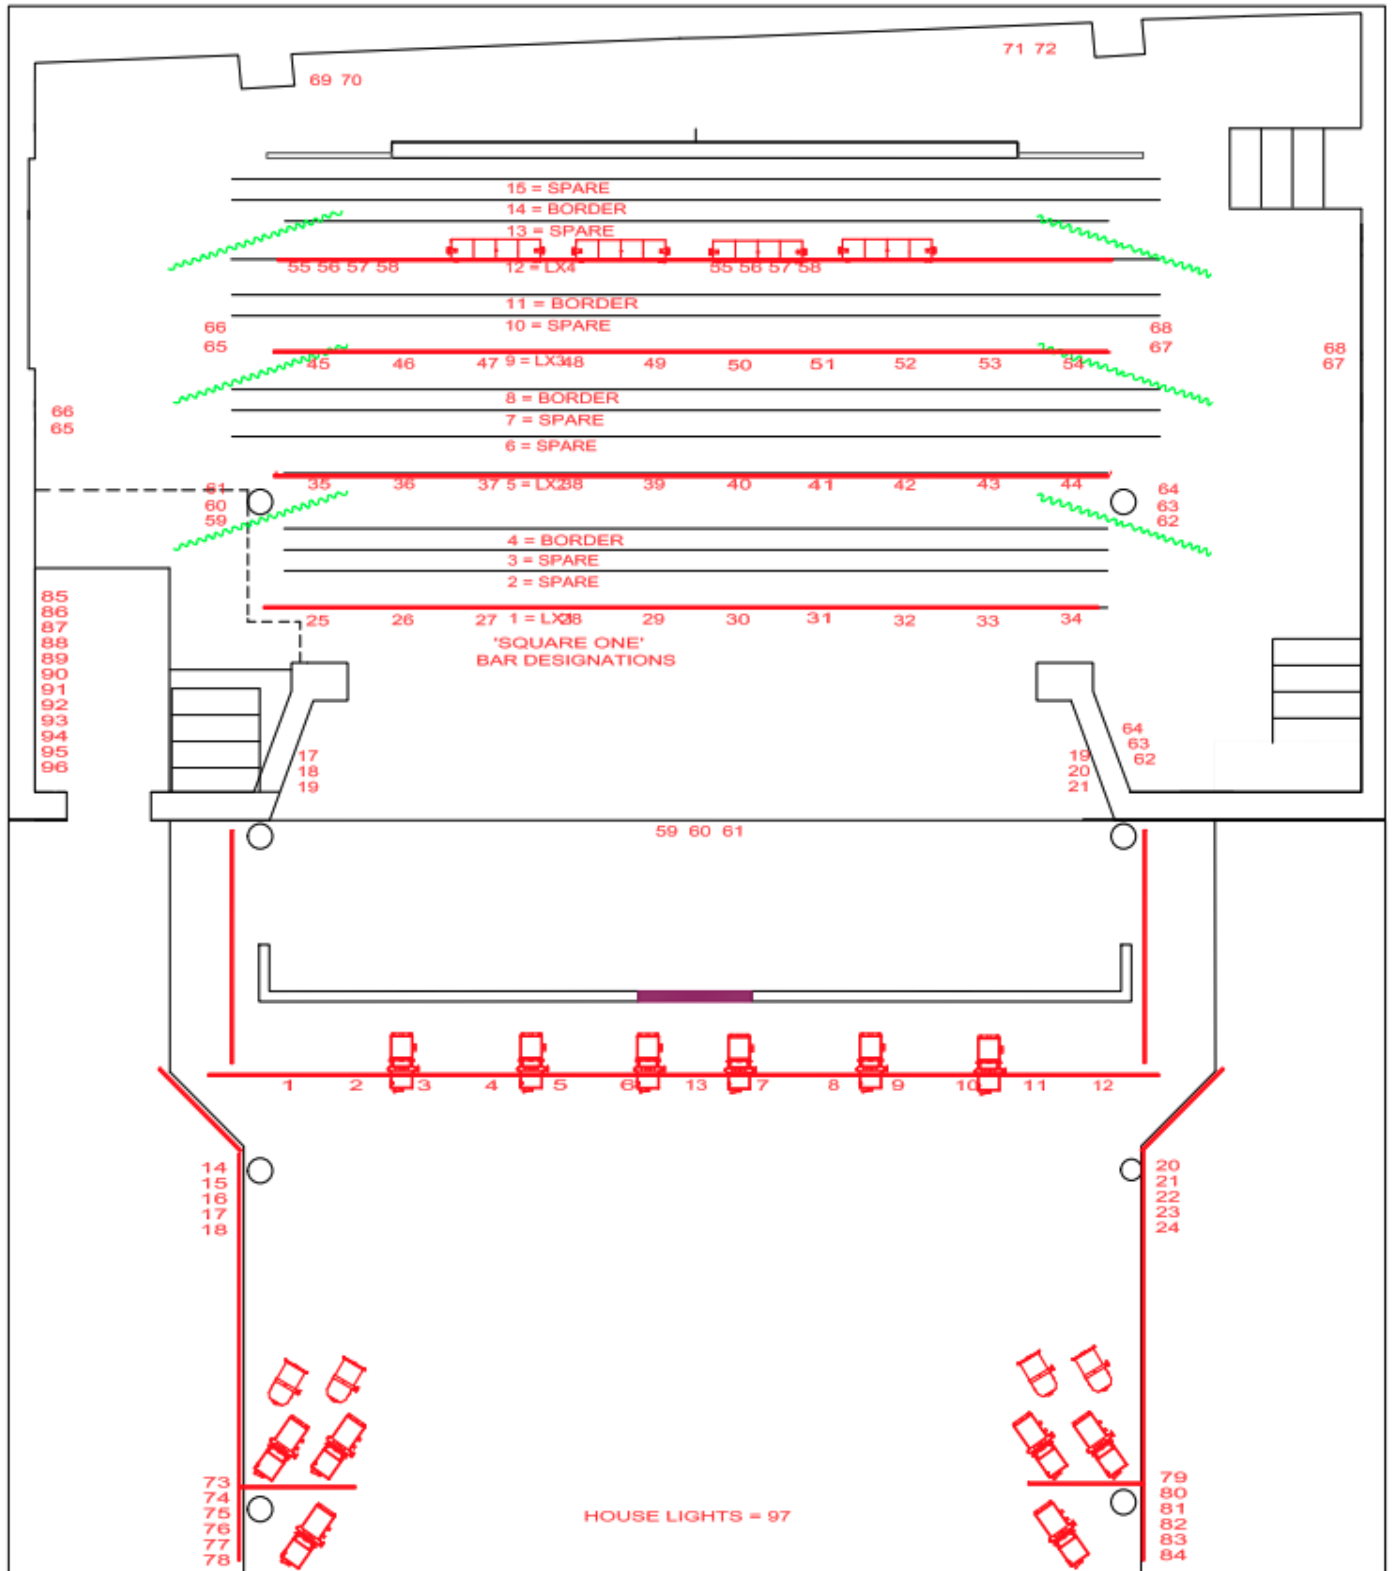

CHELTENHAM PLAYHOUSE

Fixtures 13 amp LED

The below fixtures are included within the hire at no additional cost

Qty	Make	Power	Beam	Chanel Mode
8	Viking 3610 moving washes	360W	15/60	12CH/15CH
2	Evora 850 moving heads	233W	11/22	17CH/23/CH/24CH

NB: 2 x VK 3610 moving washes are permanently rigged on top bar of FoH slips on Universe 4

The below fixtures are available for an additional hire cost at a discounted rate

Qty	Make	Power	Beam	Chanel Mode
12	ULSheckle RGBAUUV Pars	200W	25	6CH/10CH
2 x 12	1m Stairville pixel rain RGB MKII	Max 400W	120	DMX 10CH/55CH ArtNet 4x480

Stands

- 7 x Lighting Stands (tall)
- 4 x Lighting Stand (shin)
- 4 x Tank traps/Boom bases with 2m scaff pole

Comms

- 6 x wired comms packs and headsets at various Op positions and SM corner
- SM call mic to backstage and FOH locations
- Show relay (2 shotgun mics in auditorium) sending signal to backstage and FOH locations

Cable

- Various lengths of DMX (both 3 pin and 5 pin) are available for use in the venue included in your hire.
- Various lengths of 15 amp TRS power cable are available for use in the venue included in your hire.
- Various way 13 amp extension power cables are available for use in the venue included in your hire

CHELTENHAM PLAYHOUSE